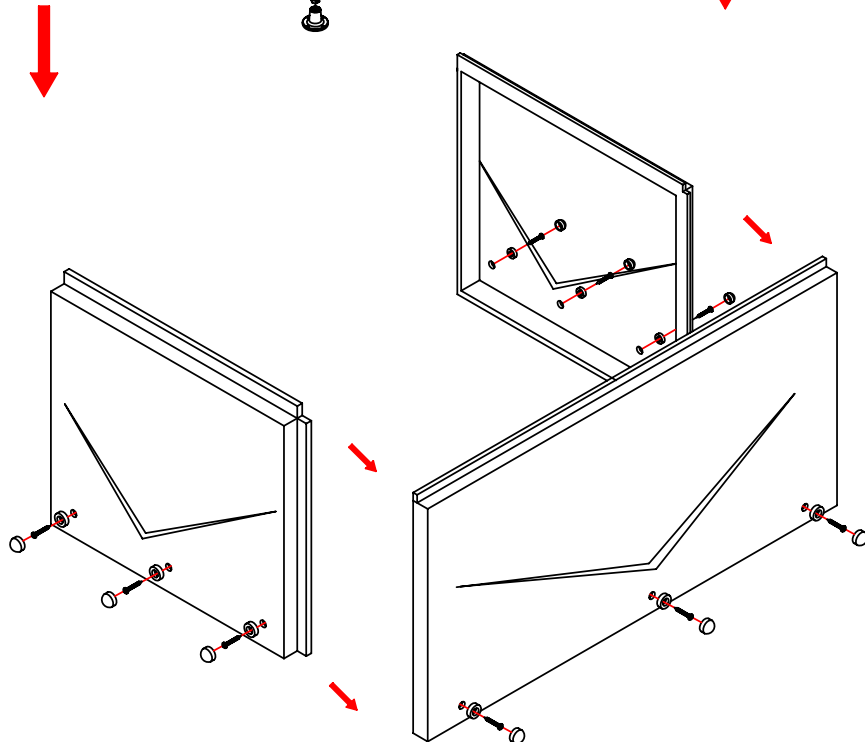

Installation of ABS skirt