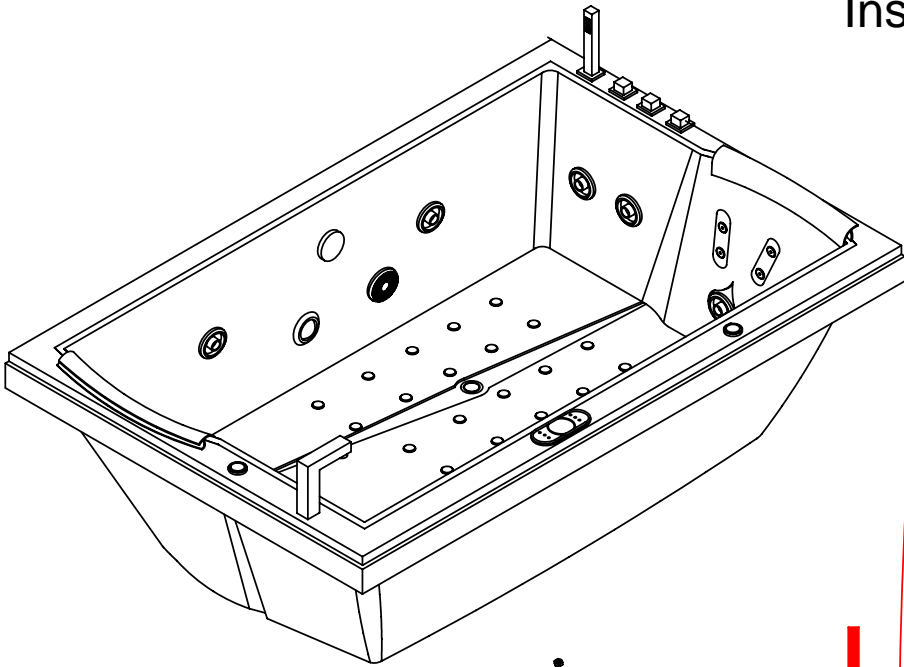

Installation of ABS skirt