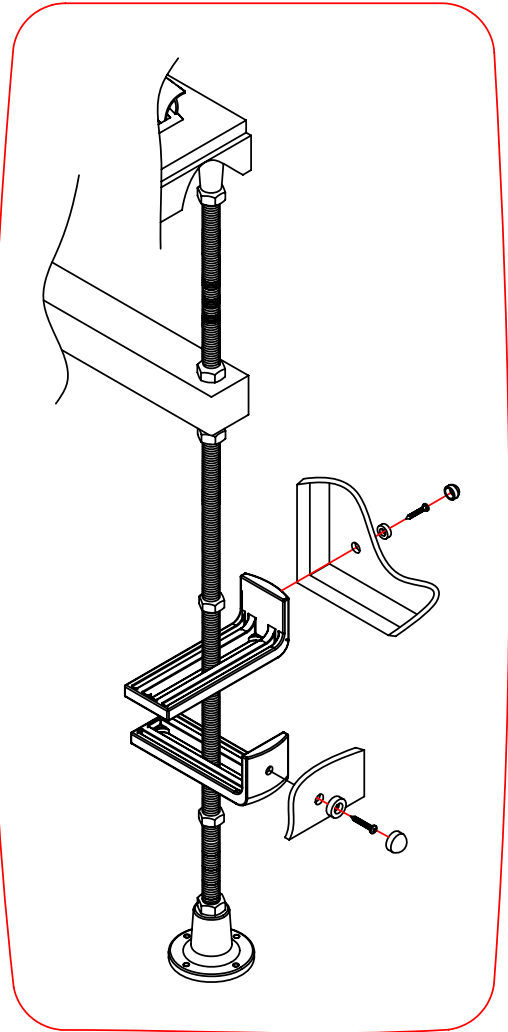

Installation of ABS skirt