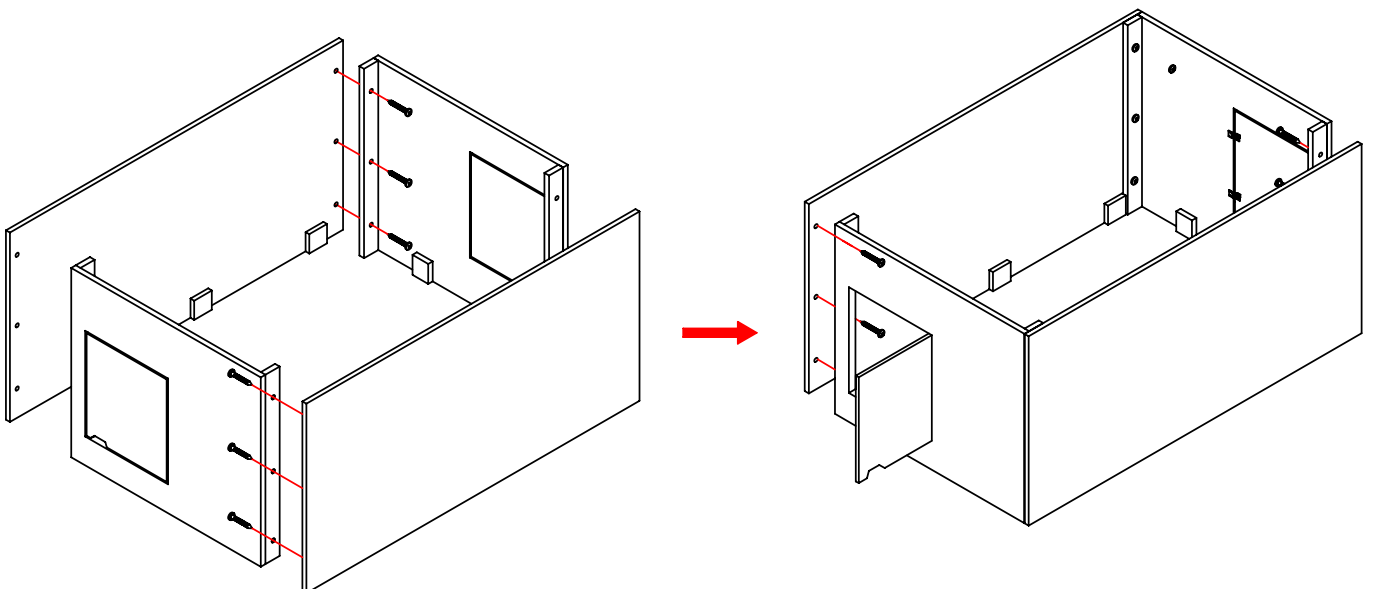

**TLP666**

**SIZE: 1800X1500X700**

序号	名称	数量	序号	名称	数量
1	small water jets	7pcs	9	air jet	20pcs
2	pillow	2pcs	10	Divert knob	1pc
3	big water jets	10pcs	11	cold water volume	1pc
4	water massage pressure adjustor	2pcs	12	hot water volume	1pc
5	waterfall faucet	1pc	13	handshower	1pc
6	computer panel	1pc	14	drain switch	1pc
7	underwater light	2pcs	15		
8	water circulation	2pcs	16		

drain place

Drain Place

# Installation of wooden skirt