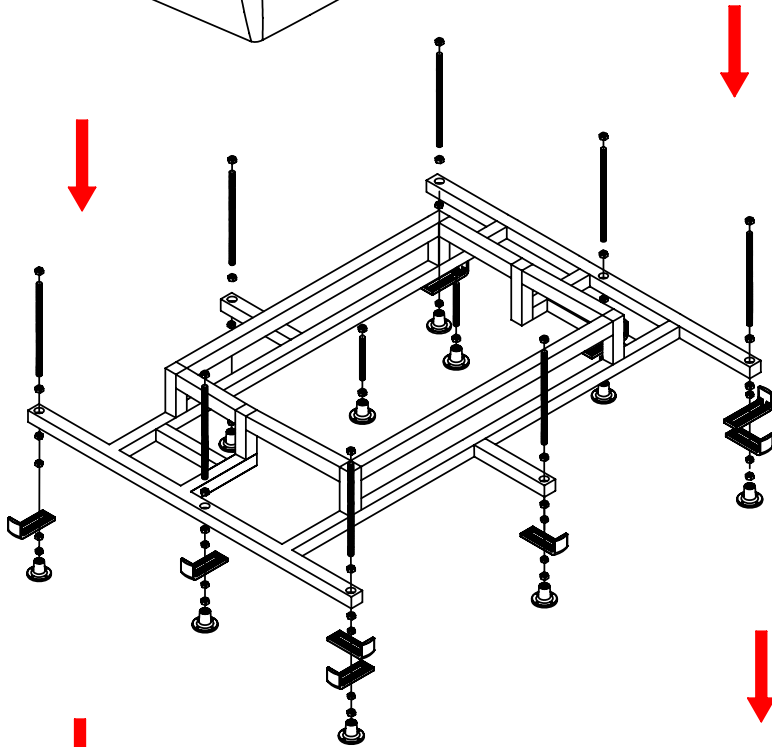

Installation of ABS skirt