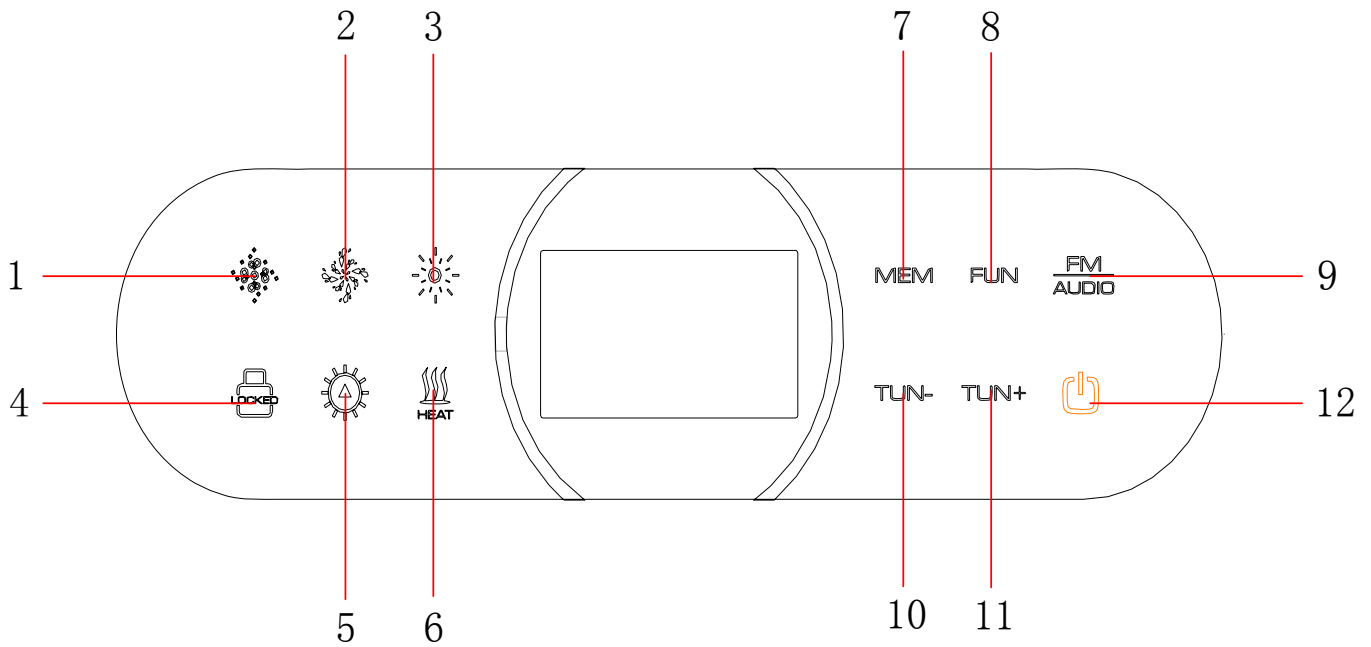

1. Air pump on/off

2. Water pump on/off

3. Underwater light

4. Lock

5. Ozone

6. Heater

7. Memory

8. Function

9. FM/CD(MP3) Switch

10. TUNE DOWN

11. TUNE UP

12. Power on/off