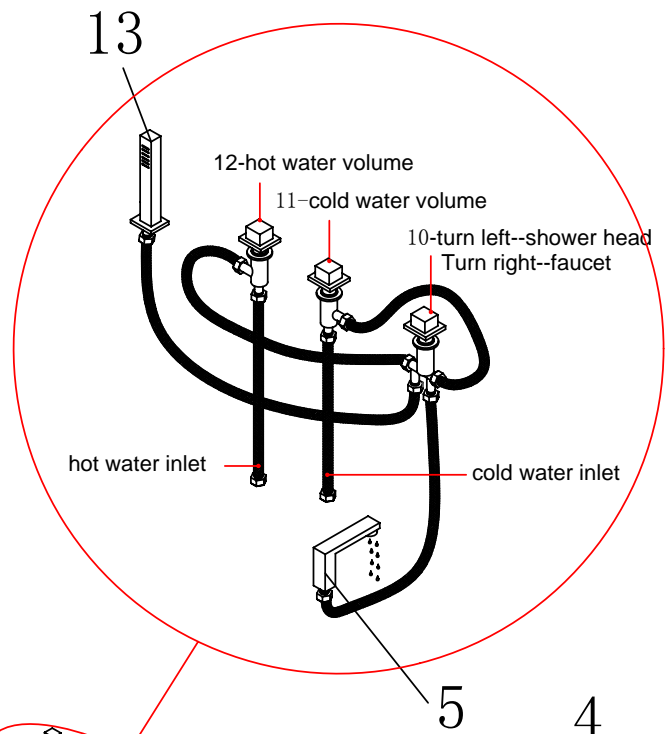

**TLP666**

**SIZE: 1800X1500X700**

序号	名称	数量	序号	名称	数量
1	small water jets	7pcs	9	air jet	20pcs
2	pillow	2pcs	10	Divert knob	1pc
3	big water jets	10pcs	11	cold water volume	1pc
4	water massage pressure adjustor	2pcs	12	hot water volume	1pc
5	waterfall faucet	1pc	13	handshower	1pc
6	computer panel	1pc	14	drain switch	1pc
7	underwater light	2pcs	15		
8	water circulation	2pcs	16		

drain place

Drain Place

# Installation of ABS skirt

1.  Air pump on/off

2.  Water pump on/off

3.  Underwater light

4.  Lock

5.  Ozone

6.  Heater

7.  Memory

8.  Function

9.  FM/CD(MP3) Switch

10.  TUNE DOWN

11.  TUNE UP

12.  Power on/off