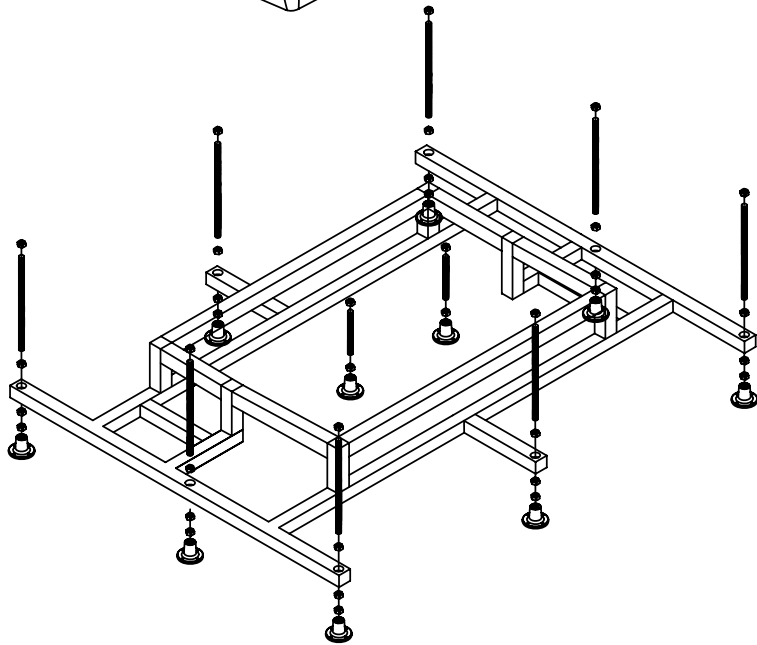

**TLP666**

**SIZE: 1800X1500X700**

序号	名称	数量	序号	名称	数量
1	small water jets	7pcs	9	air jet	20pcs
2	pillow	2pcs	10	Divert knob	1pc
3	big water jets	10pcs	11	cold water volume	1pc
4	water massage pressure adjustor	2pcs	12	hot water volume	1pc
5	waterfall faucet	1pc	13	handshower	1pc
6	computer panel	1pc	14	drain switch	1pc
7	underwater light	2pcs	15		
8	water circulation	2pcs	16		

drain place

Drain Place

# Installation of wooden skirt