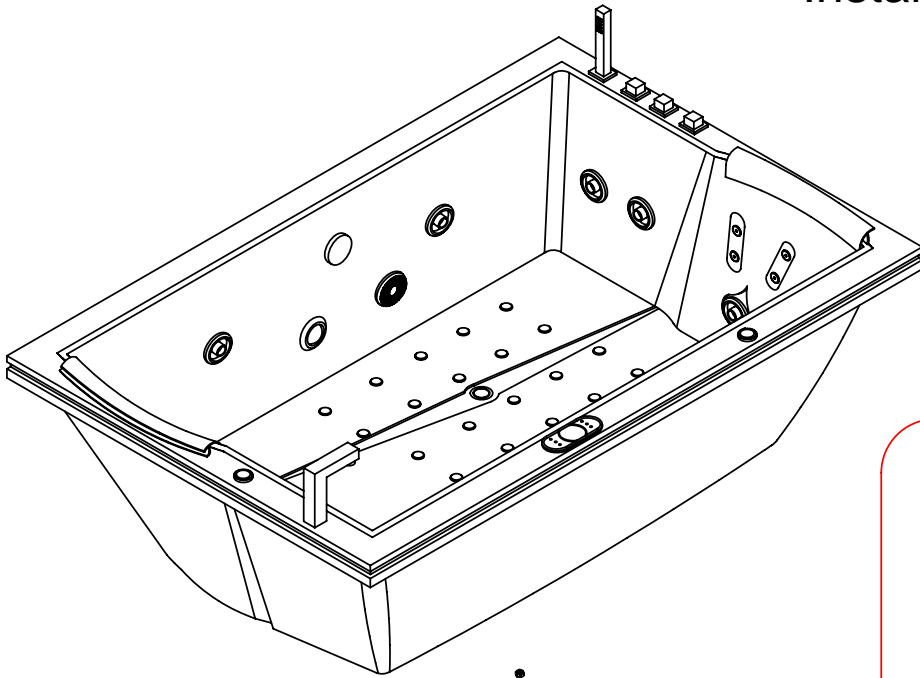

Installation of wooden skirt